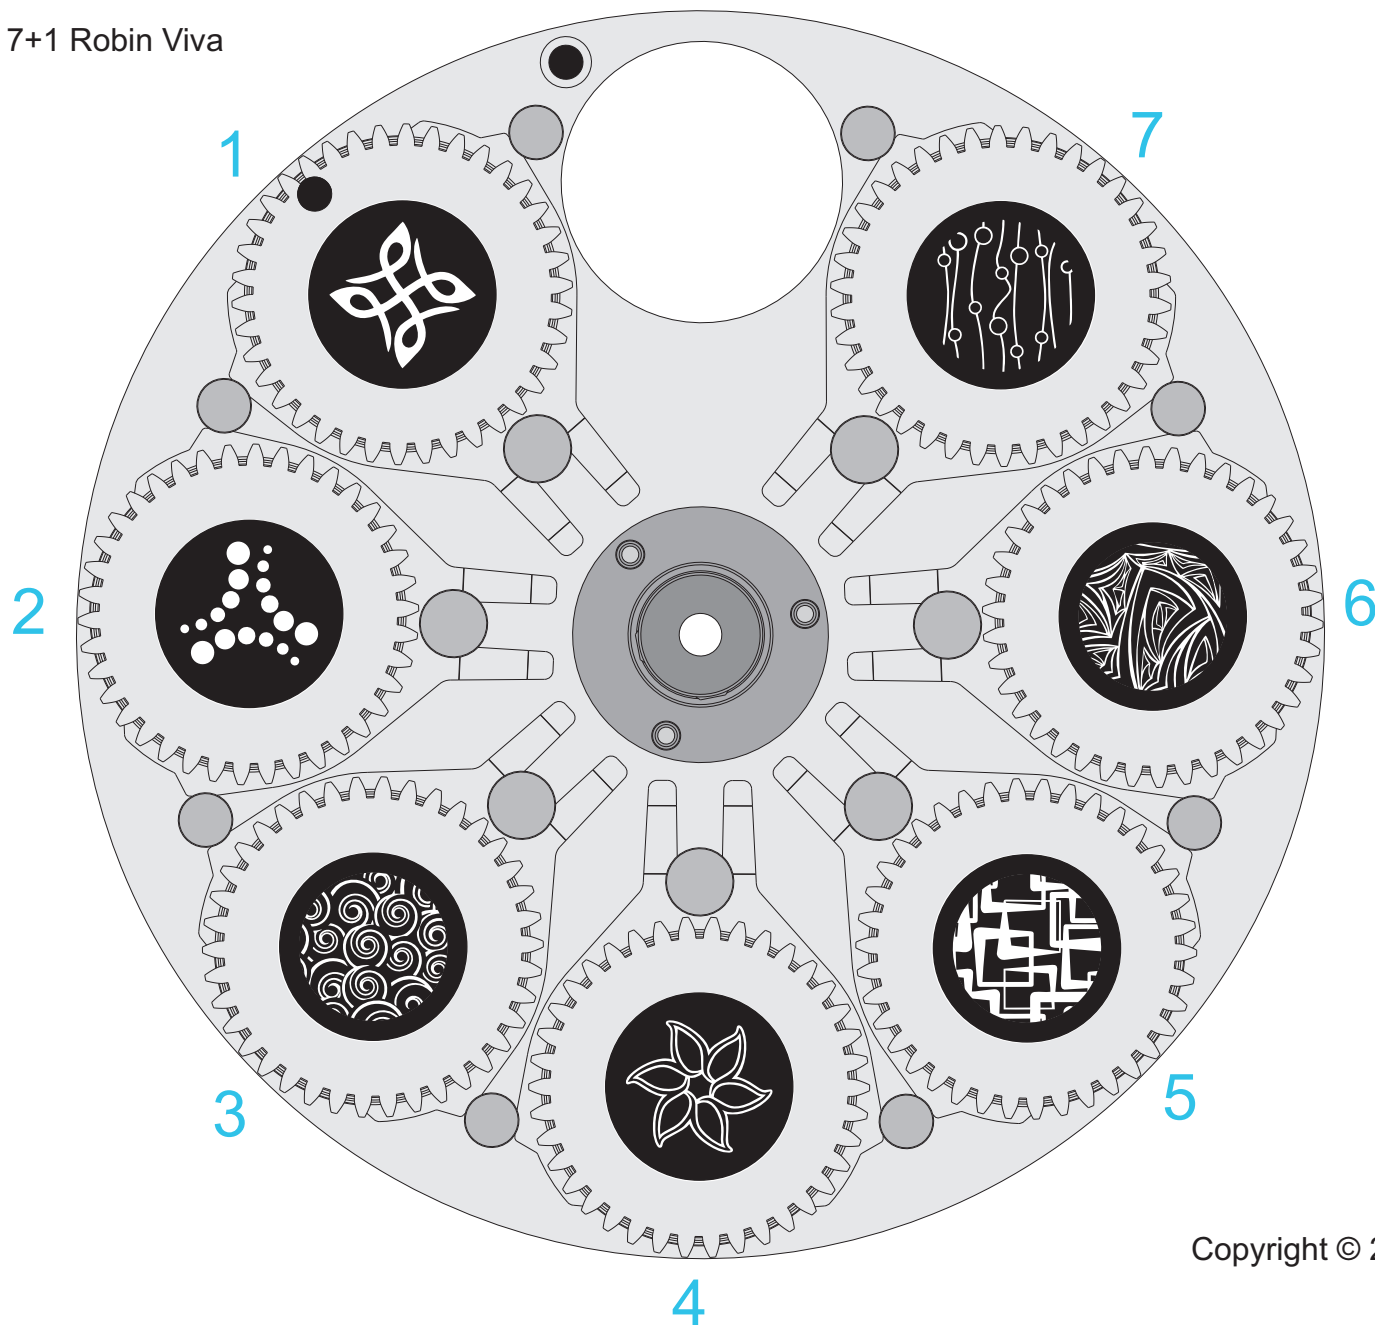

Ordering No. of assembled wheel:

99014791

RG 7+1 Robin Viva

Ordering No.:

1. 99014750 (gobo + gobo holder)  
15020333 Ornament (only gobo)
2. 99014749 (gobo + gobo holder)  
15020332 Bubble Triangle (only gobo)
3. 99014748 (gobo + gobo holder)  
15020331 Whirls (only gobo)
4. 99014747 (gobo + gobo holder)  
15020330 Pinwheel (only gobo)
5. 99014746 (gobo + gobo holder)  
15020329 Abstract Squares (only gobo)
6. 99014745 (gobo + gobo holder)  
15020328 Abstract Lines (only gobo)
7. 99014744 (gobo + gobo holder)  
15020327 Lines With Wheels (only gobo)